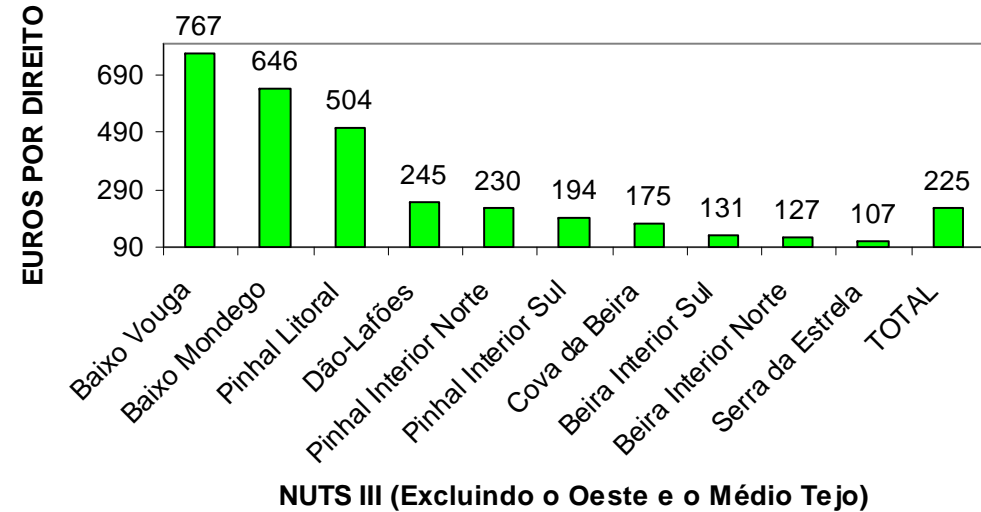

Portuguese Situation

Portuguese Situation

Portuguese Situation

Portuguese Situation

Evolução do RPU em Portugal

Years	amount granted	amount Paid	Difference
	EUROS	EUROS	EUROS
2005	302.562.000	274.356.980	-28.205.020
2006	365.645.000	319.276.880	-46.368.120
2007	413.774.000	363.081.973	-50.692.027
2008	434.232.000	380.253.642	-53.978.358
2009	434.708.800	406.331.808	-28.376.992

Portuguese Situation

Portuguese Situation

INTERNAL DISTRIBUTION PORTUGAL

NORTH OF PORTUGAL

CENTER OF PORTUGAL

RPU - PAGAMENTOS 2009 - CENTRO
VALOR MÉDIO POR DIREITO

LISBON AND TEJO VALLEY

**RPU - PAGAMENTOS 2009 - LISBOA E VALE DO TEJO
VALOR MÉDIO POR DIREITO**

SOUTH OF PORTUGAL ALENTEJO REGION

ALGARVE REGION

173€Ha

**THANKS FOR YOUR
ATTENTION**