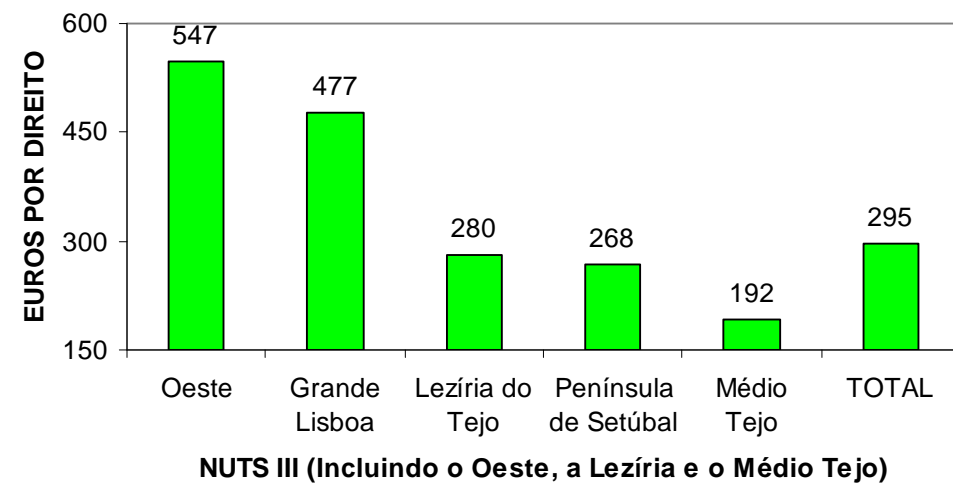

Portuguese Situation

Portuguese Situation

Portuguese Situation

Portuguese Situation

Evolução do RPU em Portugal

Years	amount granted	amount Paid	Difference
	EUROS	EUROS	EUROS
2005	302.562.000	274.356.980	-28.205.020
2006	365.645.000	319.276.880	-46.368.120
2007	413.774.000	363.081.973	-50.692.027
2008	434.232.000	380.253.642	-53.978.358
2009	434.708.800	406.331.808	-28.376.992

Portuguese Situation

Portuguese Situation

INTERNAL DISTRIBUTION PORTUGAL

NORTH OF PORTUGAL

CENTER OF PORTUGAL

RPU - PAGAMENTOS 2009 - CENTRO
VALOR MÉDIO POR DIREITO

LISBON AND TEJO VALLEY

**RPU - PAGAMENTOS 2009 - LISBOA E VALE DO TEJO
VALOR MÉDIO POR DIREITO**

SOUTH OF PORTUGAL ALENTEJO REGION

ALGARVE REGION

173€Ha

**THANKS FOR YOUR
ATTENTION**