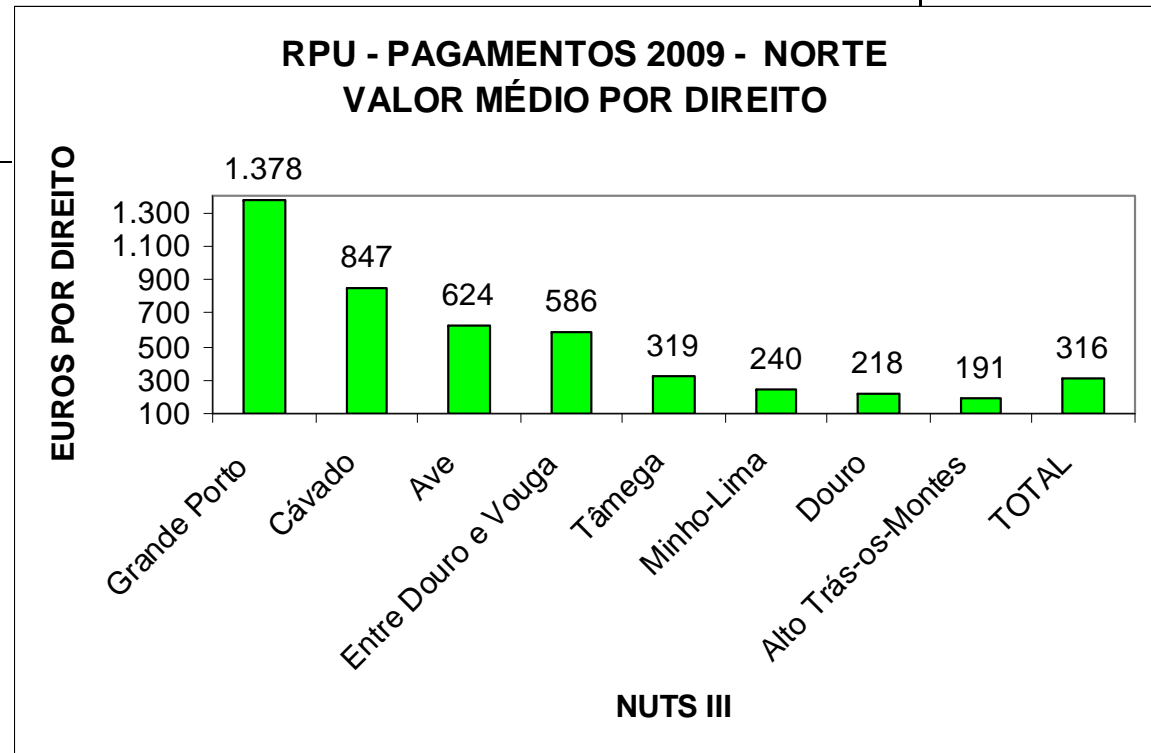

Portuguese Situation

Portuguese Situation

Portuguese Situation

Portuguese Situation

Evolução do RPU em Portugal

Years	amount granted	amount Paid	Difference
	EUROS	EUROS	EUROS
2005	302.562.000	274.356.980	-28.205.020
2006	365.645.000	319.276.880	-46.368.120
2007	413.774.000	363.081.973	-50.692.027
2008	434.232.000	380.253.642	-53.978.358
2009	434.708.800	406.331.808	-28.376.992

Portuguese Situation

Portuguese Situation

INTERNAL DISTRIBUTION PORTUGAL

NORTH OF PORTUGAL

CENTER OF PORTUGAL

RPU - PAGAMENTOS 2009 - CENTRO
VALOR MÉDIO POR DIREITO

LISBON AND TEJO VALLEY

**RPU - PAGAMENTOS 2009 - LISBOA E VALE DO TEJO
VALOR MÉDIO POR DIREITO**

SOUTH OF PORTUGAL ALENTEJO REGION

ALGARVE REGION

173€Ha

**THANKS FOR YOUR
ATTENTION**